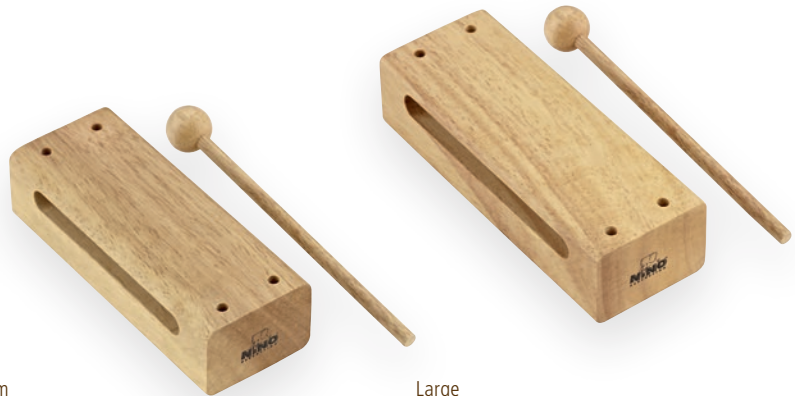

Large
NINO22

4 WOOD BLOCKS

SIZES **NINO21**: Medium

NINO22: Large

MATERIAL Siam Oak (*Hevea brasiliensis* Muell.-Arg.)

INCLUDES Wooden beater

5 WOOD TONE BLOCKS

SIZES **NINO570**: Medium

NINO571: Large

MATERIAL Siam Oak (*Hevea brasiliensis* Muell.-Arg.)

FEATURE Tonally matched resonating bodies

INCLUDES Wooden beater

6 WOOD HAND CASTANET

MATERIAL Siam Oak (*Hevea brasiliensis* Muell.-Arg.)

FEATURE Attractive shape

7 WOODPECKER

MATERIAL Siam Oak (*Hevea brasiliensis* Muell.-Arg.)

4

Medium
NINO21