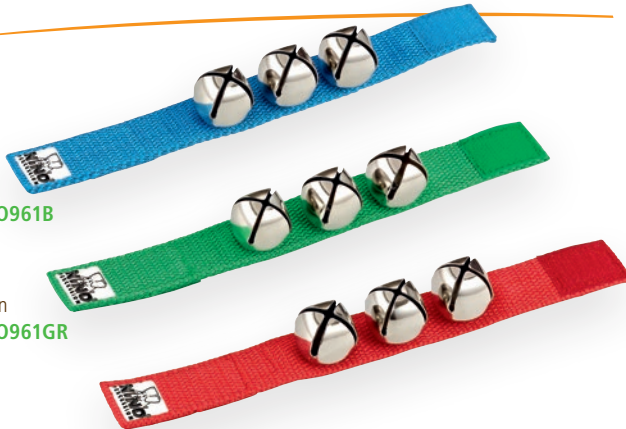

Blue
NINO961B

Green
NINO961GR

Red
NINO961R

8