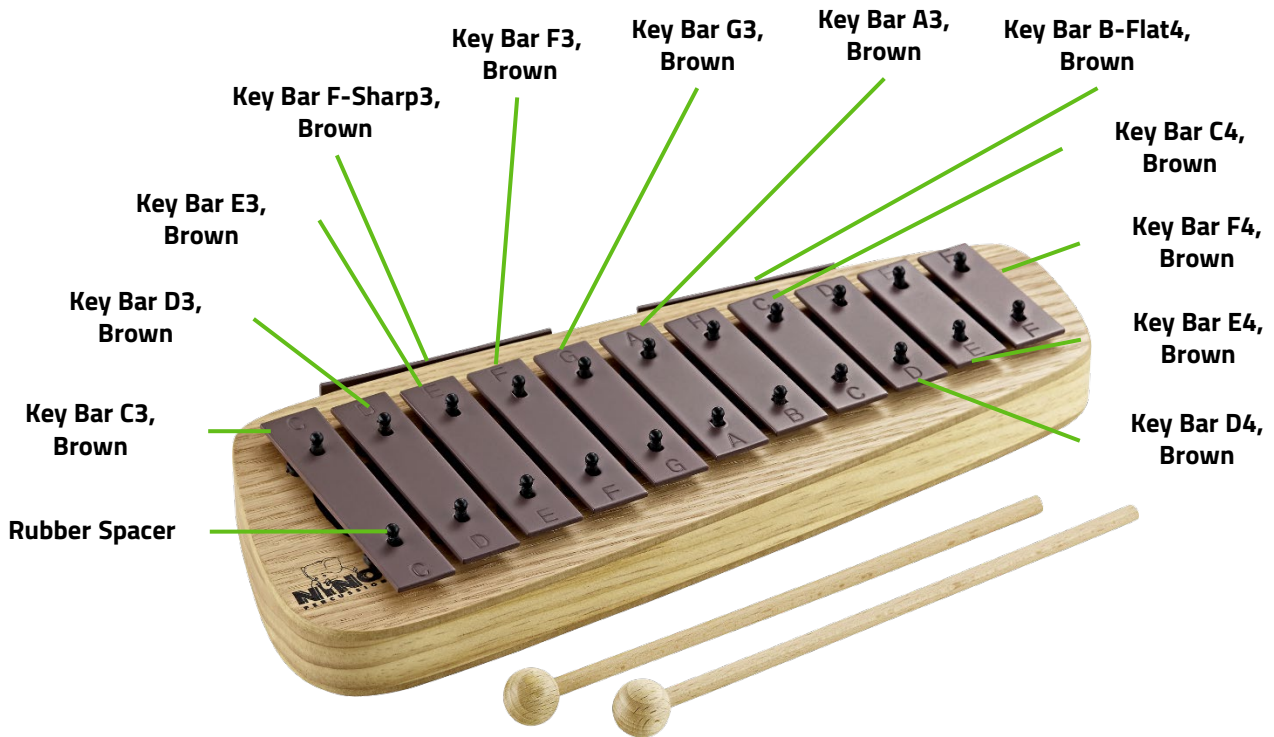

Glockenspiel, C-Major Scale

SKU	SKU Description
NINO902	Glockenspiel, C-Major Scale, Pine Wood, Steel Keys
Replacement	Replacement Description
NI-SPARE-11	Key Bar C3, Brown
NI-SPARE-12	Key Bar D3, Brown
NI-SPARE-13	Key Bar E3, Brown
NI-SPARE-14	Key Bar F-Sharp3, Brown
NI-SPARE-15	Key Bar F3, Brown
NI-SPARE-16	Key Bar G3, Brown
NI-SPARE-17	Key Bar A3, Brown
NI-SPARE-18	Key Bar B-Flat3, Brown
NI-SPARE-19	Key Bar B3, Brown
NI-SPARE-20	Key Bar C4, Brown
NI-SPARE-21	Key Bar D4, Brown
NI-SPARE-22	Key Bar E4, Brown
NI-SPARE-23	Key Bar F4, Brown
NI-SPARE-24	Rubber Spacer, Set of 6 Pieces