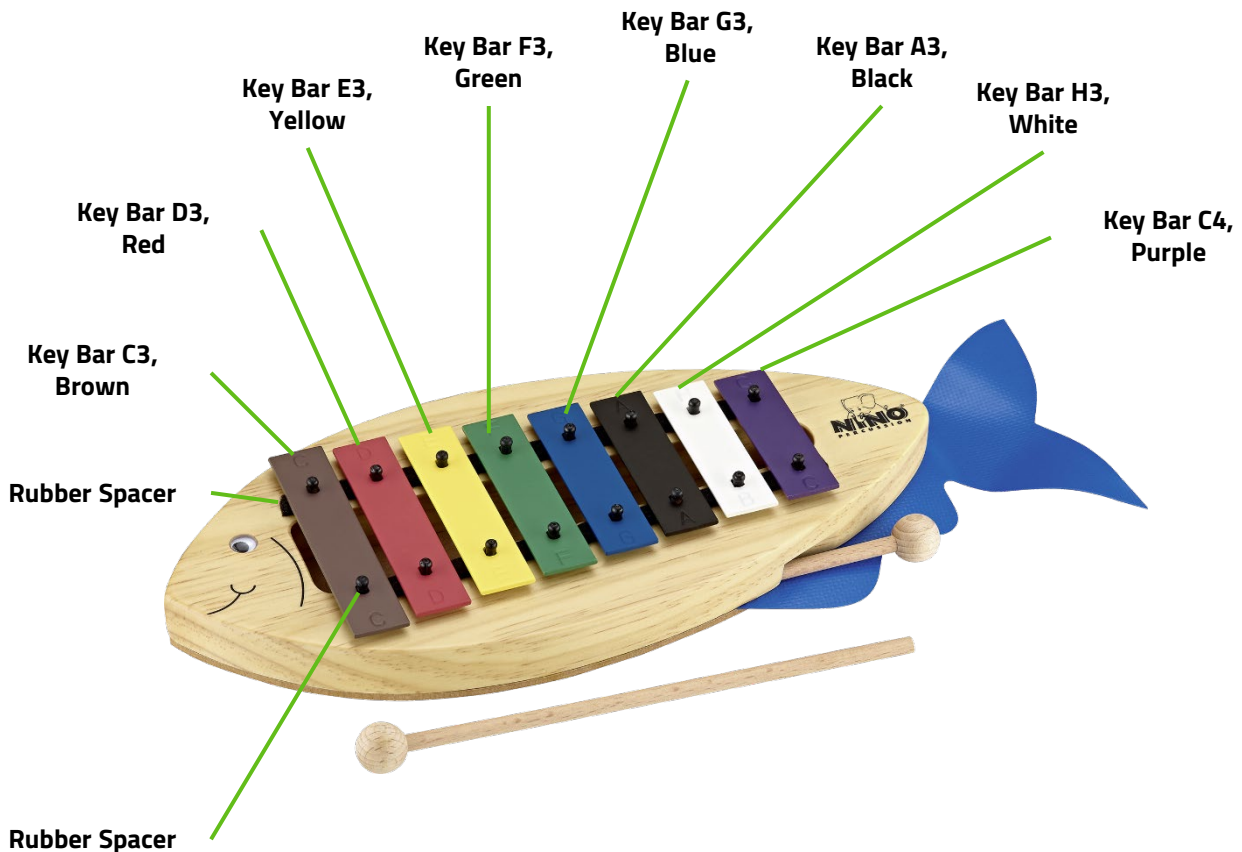

Glockenspiel, C-Major Scale

SKU	SKU Description
NINO901	Glockenspiel, C-Major Scale, Pine Wood, Color-Coated Metal Keys
Replacement	Replacement Description
NI-SPARE-11	Key Bar C3, Brown
NI-SPARE-02	Key Bar D3, Red
NI-SPARE-03	Key Bar E3, Yellow
NI-SPARE-04	Key Bar F3, Green
NI-SPARE-05	Key Bar G3, Blue
NI-SPARE-06	Key Bar A3, Black
NI-SPARE-07	Key Bar H3, White
NI-SPARE-08	Key Bar C4, Purple
NI-SPARE-26	Rubber Spacer, Two Rows, With 16 Rods
NI-SPARE-24	Rubber Spacer, Set of 6 Pieces