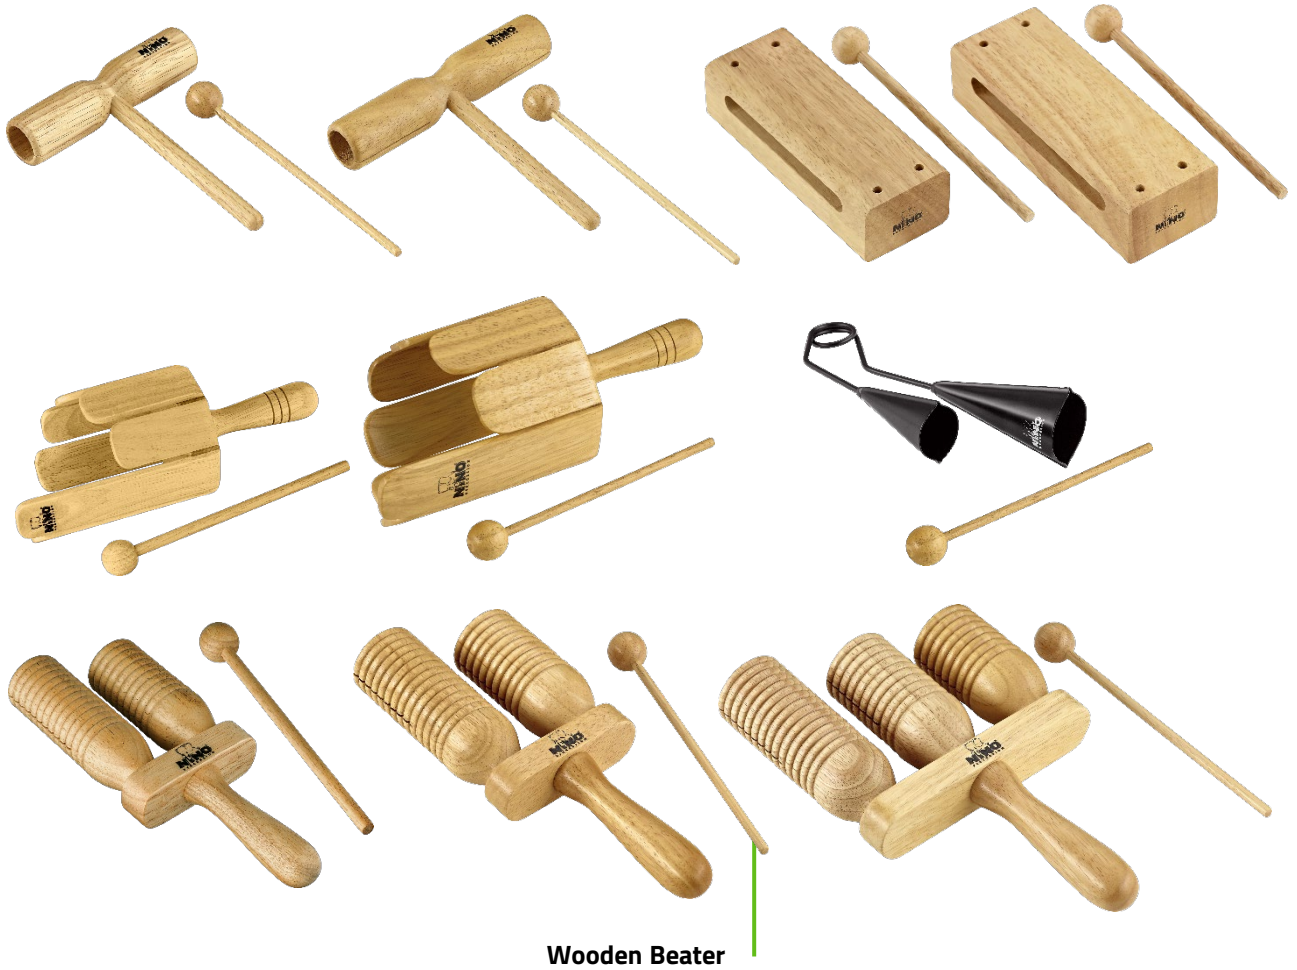

## Triangles

Triangle Beater

SKU	SKU Description
NINO550	4" Triangle, Small
NINO551	6" Triangle, Medium
NINO552	8" Triangle, Large
Replacement	Replacement Description
NINO567	Triangle Beater (1 Piece)

## Hand Percussion

SKU	SKU Description
NINO568	Wood Stirring Drum, Medium
NINO556	Wood Stirring Drum, Large
NINO21	Wood Block, Medium
NINO22	Wood Block, Large
NINO570	Wood Tone Block, Medium
NINO571	Wood Tone Block, Large
NINO590	Wood A-Go-Go, 2 Rows, Medium
NINO560	Wood A-Go-Go, 2 Rows, Large
NINO561	Wood A-Go-Go, 3 Rows
NINO505	A-Go-Go Bell
Replacement	Replacement Description
NINO9	Wood Beater (1 Piece)