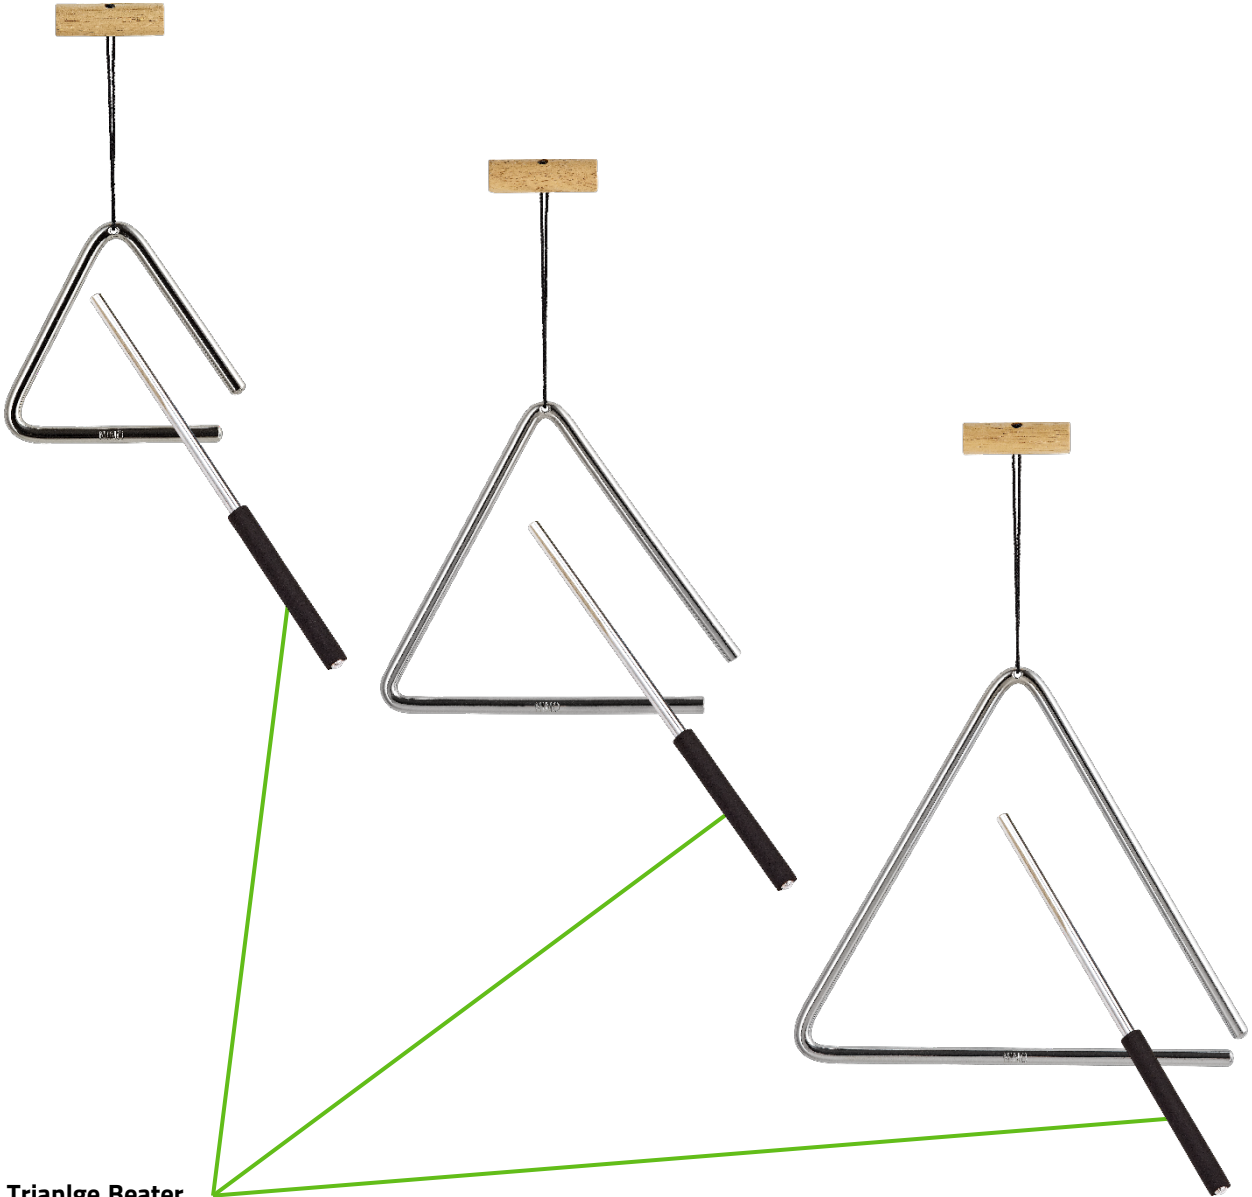

Triangles

Triangle Beater

SKU	SKU Description
NINO550	4" Triangle, Small
NINO551	6" Triangle, Medium
NINO552	8" Triangle, Large
Replacement	Replacement Description
NINO567	Triangle Beater (1 Piece)